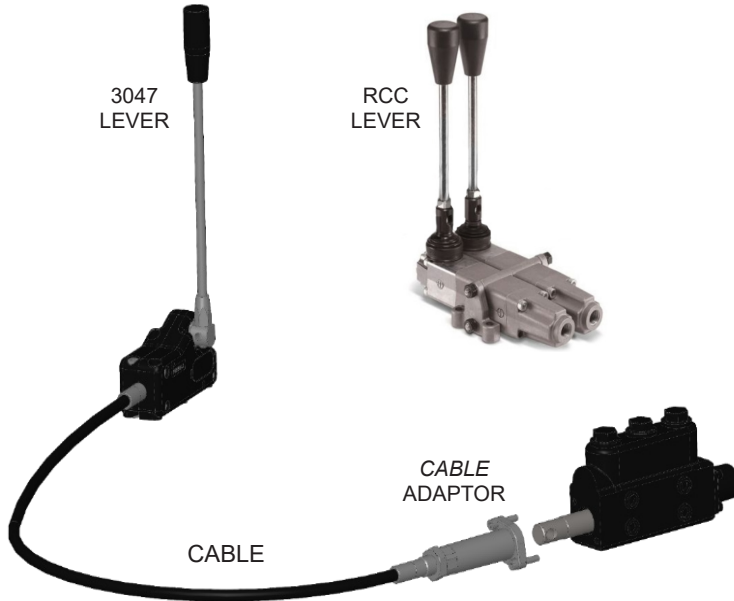

MADE TO FITS ON HYDRAULIC VALVES

LEVER AND JOYSTICK

PART NUMBER	DESCRIPTION	FITS ON
3047	SINGLE AXIS LEVER	SALAMI, PRINCE
3336	DUAL AXIS JOYSTICK	
RCC3-1S-HL+GC	SINGLE AXIS LEVER MB2 TO MB4	YOULI, WALVOIL
RCC5-1S-HL+GC	SINGLE AXIS LEVER MB5	
FCR-2	DUAL AXIS JOYSTICK	

CABLE ADAPTOR FOR VALVES

PART NUMBER	VALVE MODELS	BRAND
R360T0200	VDM8, VD8A, VDM7	SALAMI
R360T0400	VDM9	
R360T0500	VD10A & VD12A	
R360T0600	VDM6, VD6A, VDM6A	
660170035	V20	PRINCE
660170037	RD500	
YLMB45003	MB2, MB3, MB4 & SD4, SD5	YOULI, WALVOIL
YLMB55003	MB5 & SD11	

CABLES

PART NUMBER	LENGTH	BRAND
IT-3056/01.00	39.4 IN (1 M)	SALAMI, PRINCE
IT-3056/01.50	59.1 IN (1.5 M)	
IT-3056/02.00	78.7 IN (2 M)	
IT-3056/02.50	98.4 IN (2.5 M)	
IT-3056/03.00	118.1 IN (3 M)	
IT-3056/03.50	137.8 IN (3.5 M)	
IT-3056/04.00	157.5 IN (4 M)	
CABLE-1000	39.4 IN (1 M)	YOULI, WALVOIL
CABLE-1500	59.1 IN (1.5 M)	
CABLE-2000	78.7 IN (2 M)	