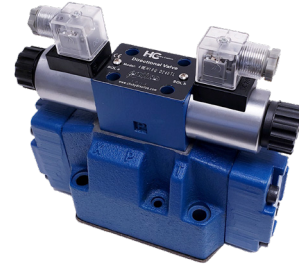

CETOP D07 VALVES (ISO NG16)

- INTERCHANGEABLE WITH CETOP AND ISO VALVES ON THE MARKET
- BOLT KIT AND DIN CONNECTORS WITH LED INCLUDED
- CSA, UL AND CE PROOF
- OTHER SPOOL MODELS AND VOLTAGE AVAILABLE
- INTERNAL PILOT, EXTERNAL DRAIN SETUP. EASY TO MODIFY