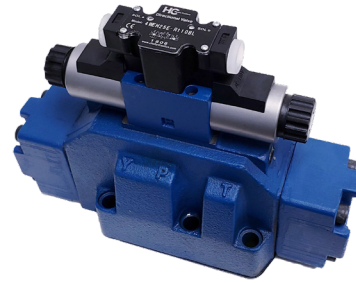

CETOP D08 VALVES (ISO NG25)

- INTERCHANGEABLE WITH CETOP AND ISO VALVES ON THE MARKET
- BOLT KIT AND DIN CONNECTORS WITH LED INCLUDED
- CSA, UL AND CE PROOF
- OTHER SPOOL MODELS AND VOLTAGE AVAILAILBLE
- INTERNAL PILOT, EXTERNAL DRAIN SETUP. EASY TO MODIFY

SUBPLATES

- IMPERIAL THREADS

PART NUMBER	DESCRIPTION
SPA08-SP-S20	ALUMINIUM, 3000 PSI, SAE-20, SIDE PORTS
DHGM-06-5090	CAST IRON, 5000 PSI, 3/4 NPT, BOTTOM PORTS
DHGM-06X-5090	CAST IRON, 5000 PSI, 1 NPT, BOTTOM PORTS