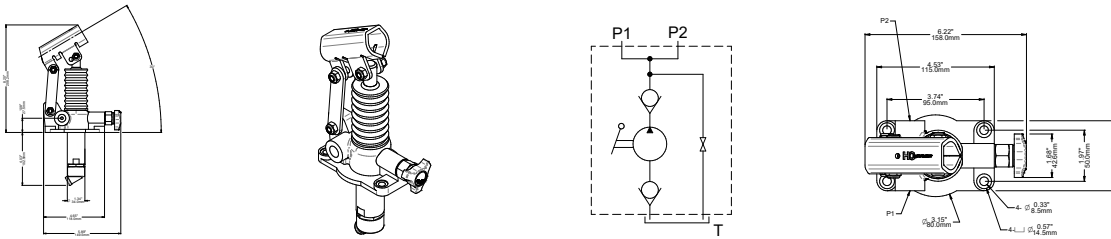

HAND PUMPS

- TEMPERATURE -30° + 110° C (NBR)
- CAST IRON BLACK
- OPTIONAL : MANUAL RELEASE, RELIEF VALVE, PRESSURE GAUGE

MODEL CODE

25 CC

45 CC

DISPLACEMENT (CC)	MAX PSI	FULL LOAD (CC)	PULL (CC)	PUSH (CC)
25	4351	25	13.4	11.6
45	3916	45	23.7	21.3

CAPACITY (LITER)	DIMENSIONS (MM)		
	A	B	C
1	150	100	120
1.5	150	100	120
2	150	100	185
3	150	100	255
5	175	175	200
7	175	175	275
10	175	175	380
16	230	230	350