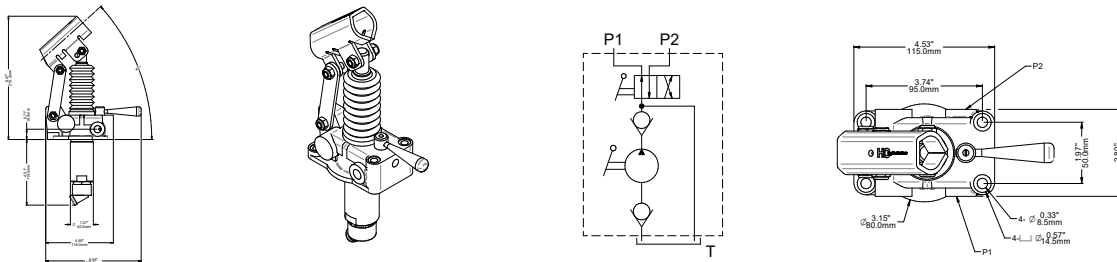

HAND PUMPS

- TEMPERATURE -30° + 110° C (NBR)
- CAST IRON BLACK
- OPTIONAL : MANUAL RELEASE, RELIEF VALVE, PRESSURE GAUGE

MODEL CODE

25 CC

45 CC

DISPLACEMENT (CC)	MAX PSI	FULL LOAD (CC)	PULL (CC)	PUSH (CC)
25	4351	25	13.4	11.6
45	3916	45	23.7	21.3

CAPACITY (LITER)	DIMENSIONS (MM)		
	A	B	C
1	150	100	120
1.5	150	100	120
2	150	100	185
3	150	100	255
5	175	175	200
7	175	175	275
10	175	175	380
16	230	230	350