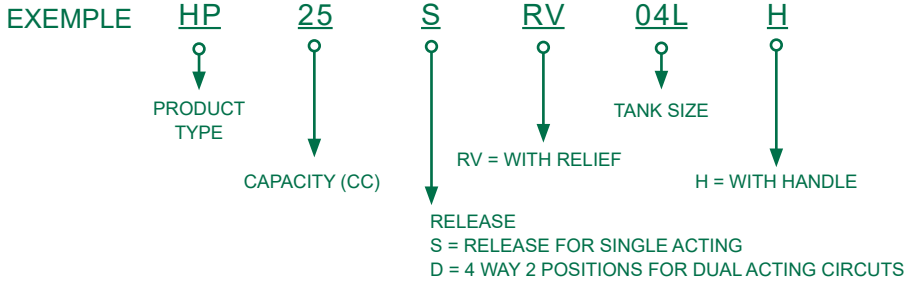

HAND PUMPS

- TEMPERATURE -30° + 110° C (NBR)
- CAST IRON BLACK
- OPTIONAL : MANUAL RELEASE, RELIEF VALVE, PRESSURE GAUGE

MODEL CODE

25 CC

45 CC

DISPLACEMENT (CC)	MAX PSI	FULL LOAD (CC)	PULL (CC)	PUSH (CC)
25	4351	25	13.4	11.6
45	3916	45	23.7	21.3

CAPACITY (LITER)	DIMENSIONS (MM)		
	A	B	C
1	150	100	120
1.5	150	100	120
2	150	100	185
3	150	100	255
5	175	175	200
7	175	175	275
10	175	175	380
16	230	230	350