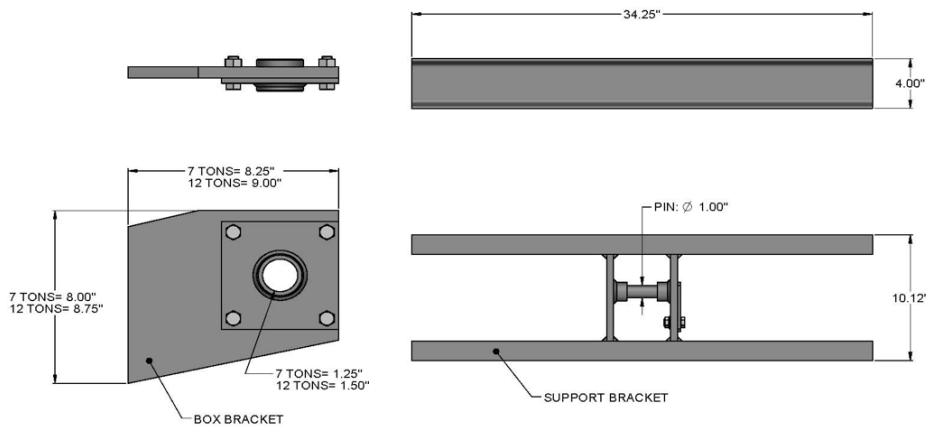

7 TONS-INVERTED TELESCOPIC CYLINDERS															
PART NUMBER	CAPACITY	STROKE	OUTSIDE DIAMETER	A	B	C	D	E	F	G	H	I	J	PORT	WEIGHT (LBS)
TC-07833	7 TONS	78"	3.75"	34.62"	7.00"	0.87"	2.00"	1.015"	1.25"	2.25"	1.25"	9.00"	4.25"	1/2 NPT	86
TC-09033		90"	3.75"	38.62"											94
TC-10833		108"	3.75"	44.62"											106

12 TONS-INVERTED TELESCOPIC CYLINDERS															
PART NUMBER	CAPACITY	STROKE	OUTSIDE DIAMETER	A	B	C	D	E	F	G	H	I	J	PORT	WEIGHT (LBS)
TC-07843	12 TONS	78"	4.50"	33.87"	7.00"	0.87"	2.00"	1.06"	1.50"	2.25"	1.50"	10.50"	5.00"	1/2 NPT	99
TC-09043		90"	4.50"	37.87"											109
TC-10843		108"	4.50"	43.87"											125
TC-12043		120"	4.50"	47.87"	135										
TC-1204M-S-PT		120"	4.50"	47.87"	137										
TC-1324M-S-PT	132"	4.50"	51.87"	13.00"	157										
TC-14443M-S-PT	144"	4.50"	55.87"	171											

RETRACTED TOLERANCE ± 1/8"

TELESCOPIC ACCESSORIES	
PART NUMBER	DESCRIPTION
TC-SB	BRACKET FOR 7 AND 12 TONS
TC-S07-PAIR	BOX BRACKET KIT 7 TONS
TC-S12-PAIR	BOX BRACKET KIT 12 TONS

HYDRO CUSTOM IS NOT RESPONSIBLE FOR INCORRECT RESULTS OBTAINED WITH FIGURES IN THIS DOCUMENT. INFORMATION IS FOR REFERENCE ONLY. NO OTHER CONDITIONS ARE EXPRESSED OR IMPLIED.